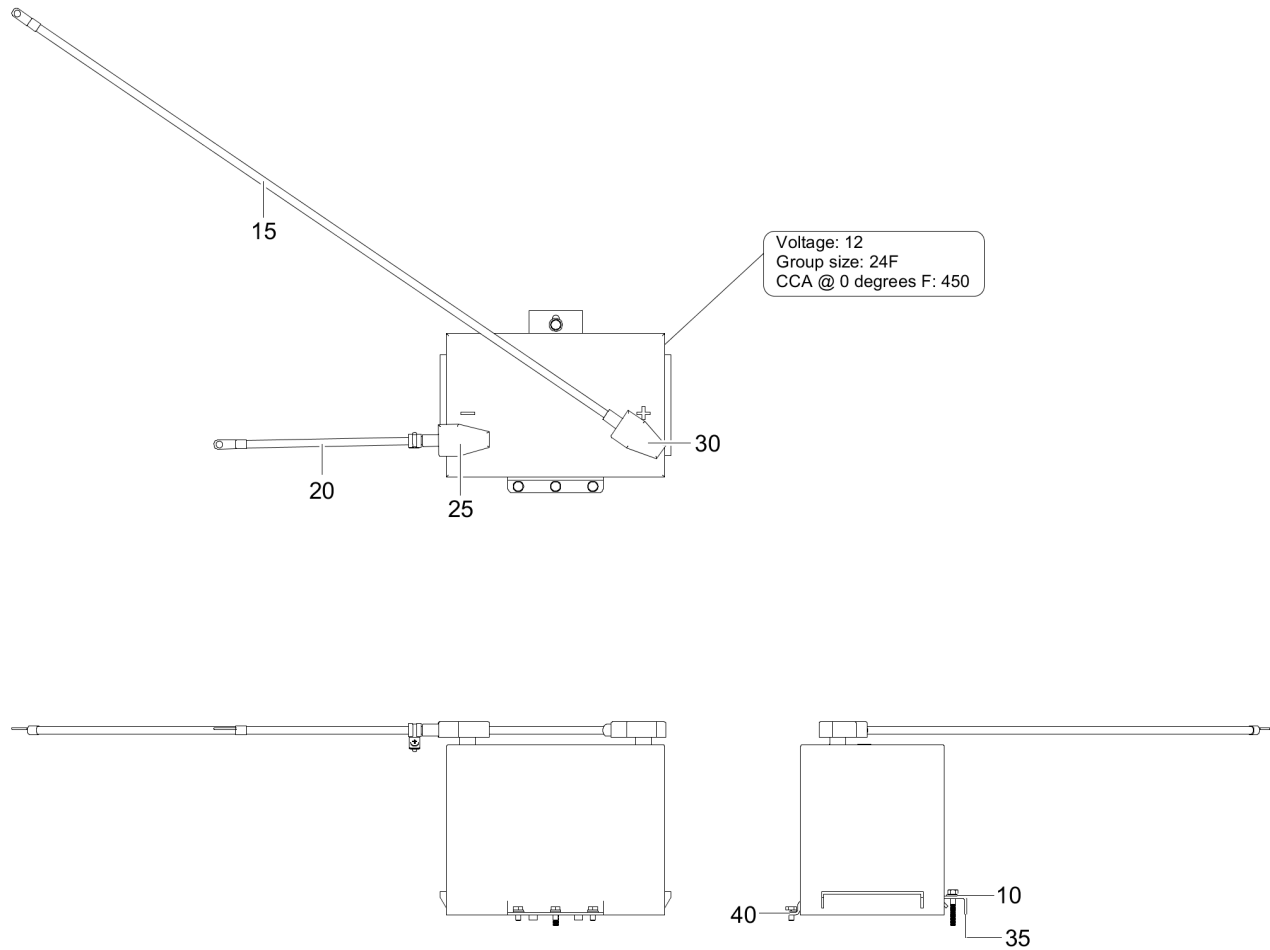

Electrical System Battery assembly

Позиция	№ детали	Название	К-во	L
10	1310072513	Washer	1	
15	1310072530	Battery cable, red	1	
20	1310072531	Battery cable, black	1	
25	1310072722	Battery terminal cover (black)	1	
30	1310072723	Battery terminal cover (red)	1	
35	1310072793	Battery bracket	1	
40	1310072794	Battery stay	1