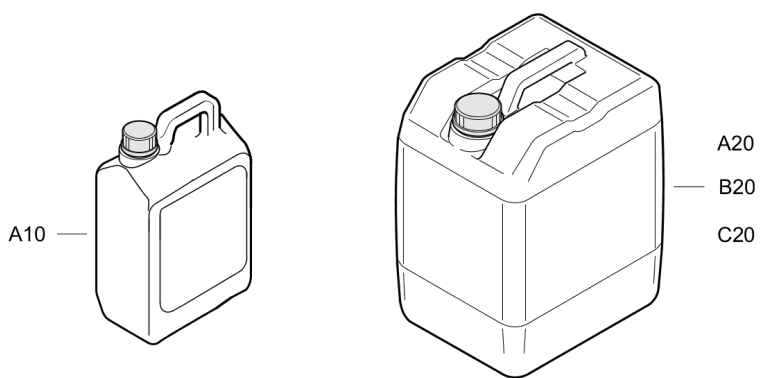

Service Compressor Oil