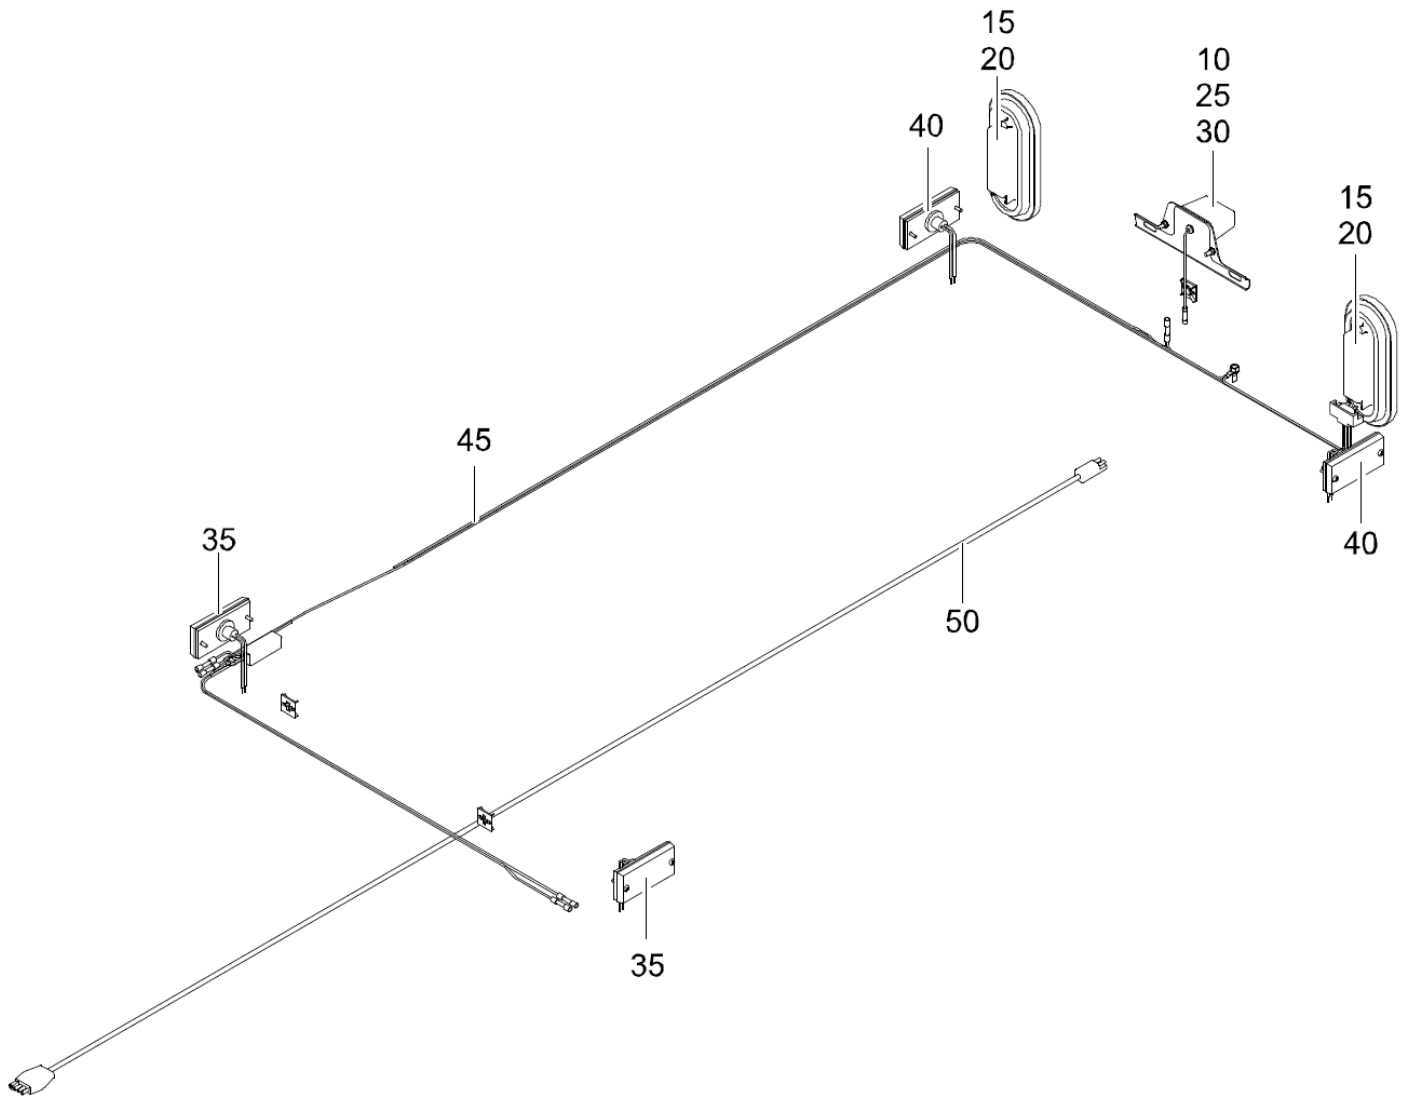

Electrical System Lighting assembly

Refer to the Parts Online web page for most up-to-date information. The printed information might be outdated.

Позиция	№ детали	Название	К-во	L
10	1310072523	License plate light	1	
15	1310072549	Tail light	2	
20	1310072550	Tail light grommet	2	
25	1310072554	Butt connector	1	
30	1310072557	Rubber grommet	1	
35	1310072584	Reflector, amber	2	
40	1310072585	Reflector, red	2	
45	1310072586	Rear tail light harness	1	
50	1310072587	Main tail light harness	1