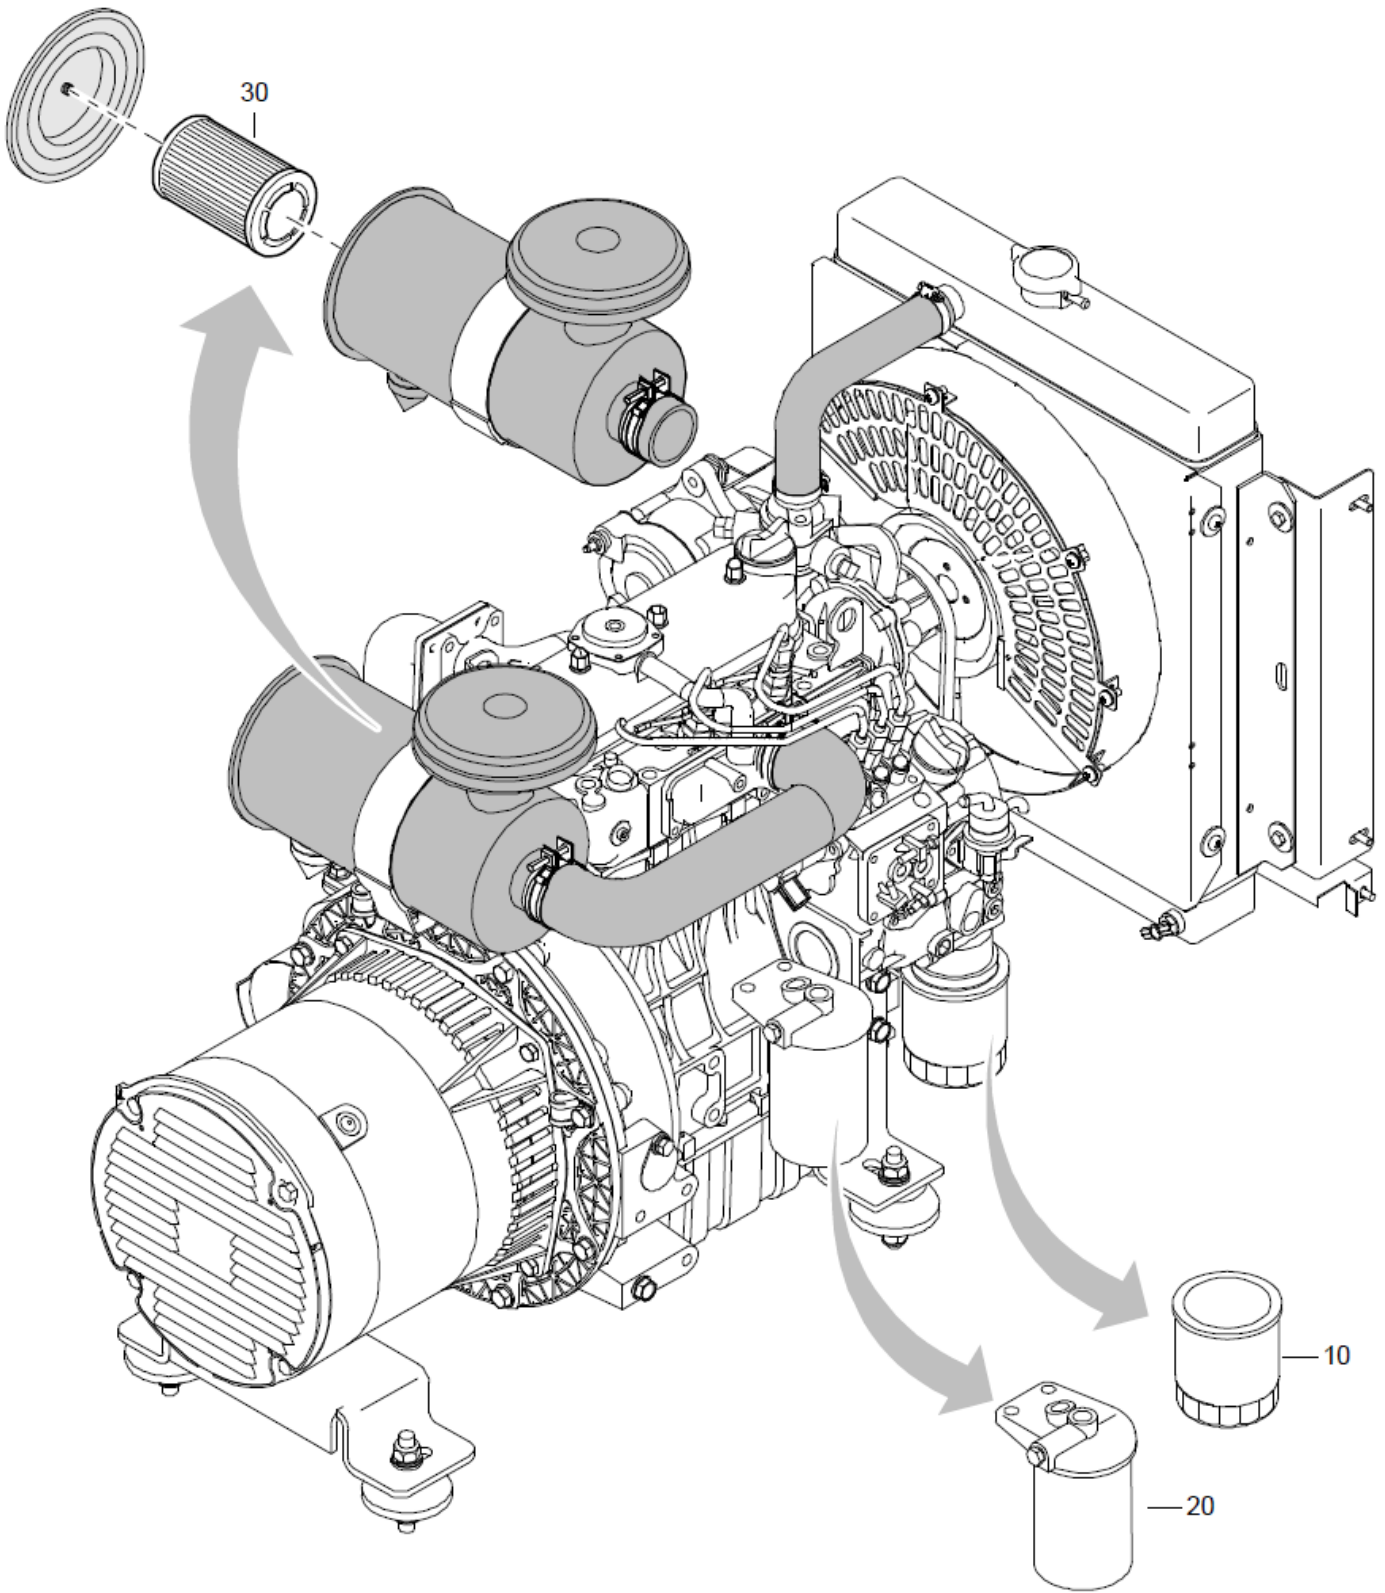

Service 1310312010_00 Service pak 1000 hr / Annual

Refer to the Parts Online web page for most up-to-date information. The printed information might be outdated.

Позиция	№ детали	Название	К-во	L
-	1310312010	Service pak 1000 hr / Annual	-	
10	-	Oil filter engine	1	
20	-	Fuel filter	1	
30	-	Air filter	1