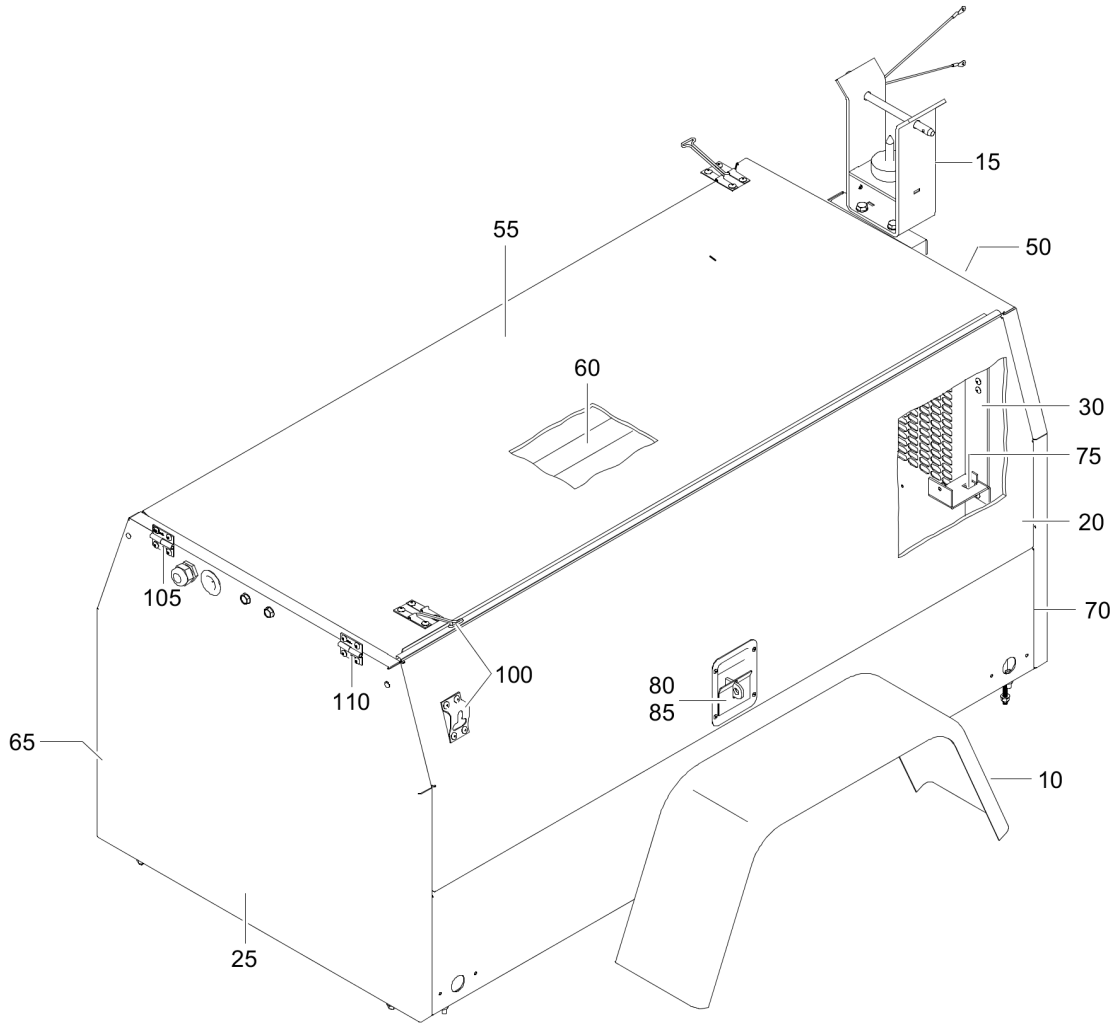

Mechanical Body assembly

Refer to the Parts Online web page for most up-to-date information. The printed information might be outdated.

Позиция	№ детали	Название	К-во	L
10	1310072539	Wheel fender	2	
15	1310072589	Tower cradle	1	
20	1310072676	Door panel	2	
25	1310072717	Front panel	1	
30	1310072728	Tower support	1	
35	1310072731	Top plate	1	
40	1310072743	A-frame support	1	
45	1310072744	Rib support	1	
50	1310072749	Rear panel	1	
55	1310072761	Top panel	1	
60	1310072763	Body crossbar	1	
65	1310072787	Side panel, left hand	1	
70	1310072790	Side panel, right hand	1	
75	1310072810	Overflow bottle	1	
80	1310072677	Latch bracket	1	
85	1310072564	Slam latch	1	
90	1310072607	Latch-rubber hood	2	
95	1310072742	Link assy,	1	
100	1310072580	Door holder	1	
105	1310072558	Lh hinge set	1	
110	1310072559	Rh hinge set	1