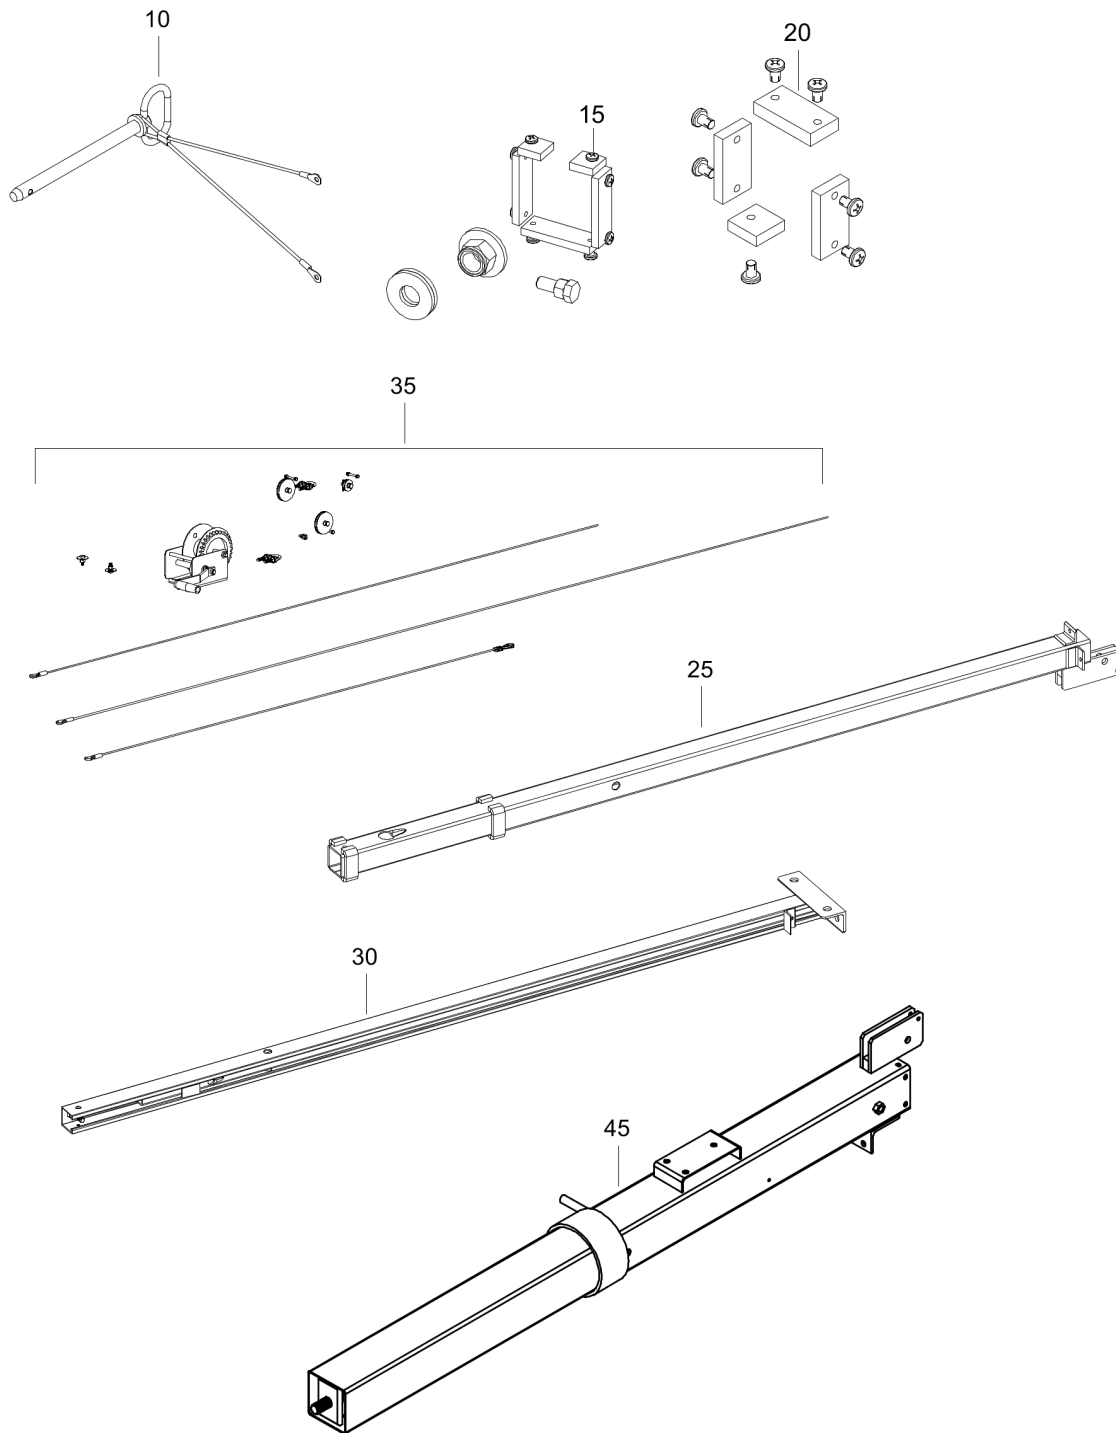

Mechanical Tower assembly

Refer to the Parts Online web page for most up-to-date information. The printed information might be outdated.

Позиция	№ детали	Название	К-во	L
10	1310072542	Handle	1	
15	1310072596	4" tower section	1	
20	1310072611	3" tower section	1	
25	1310072615	2" tower section	1	
30	1310072767	Winch assembly	1