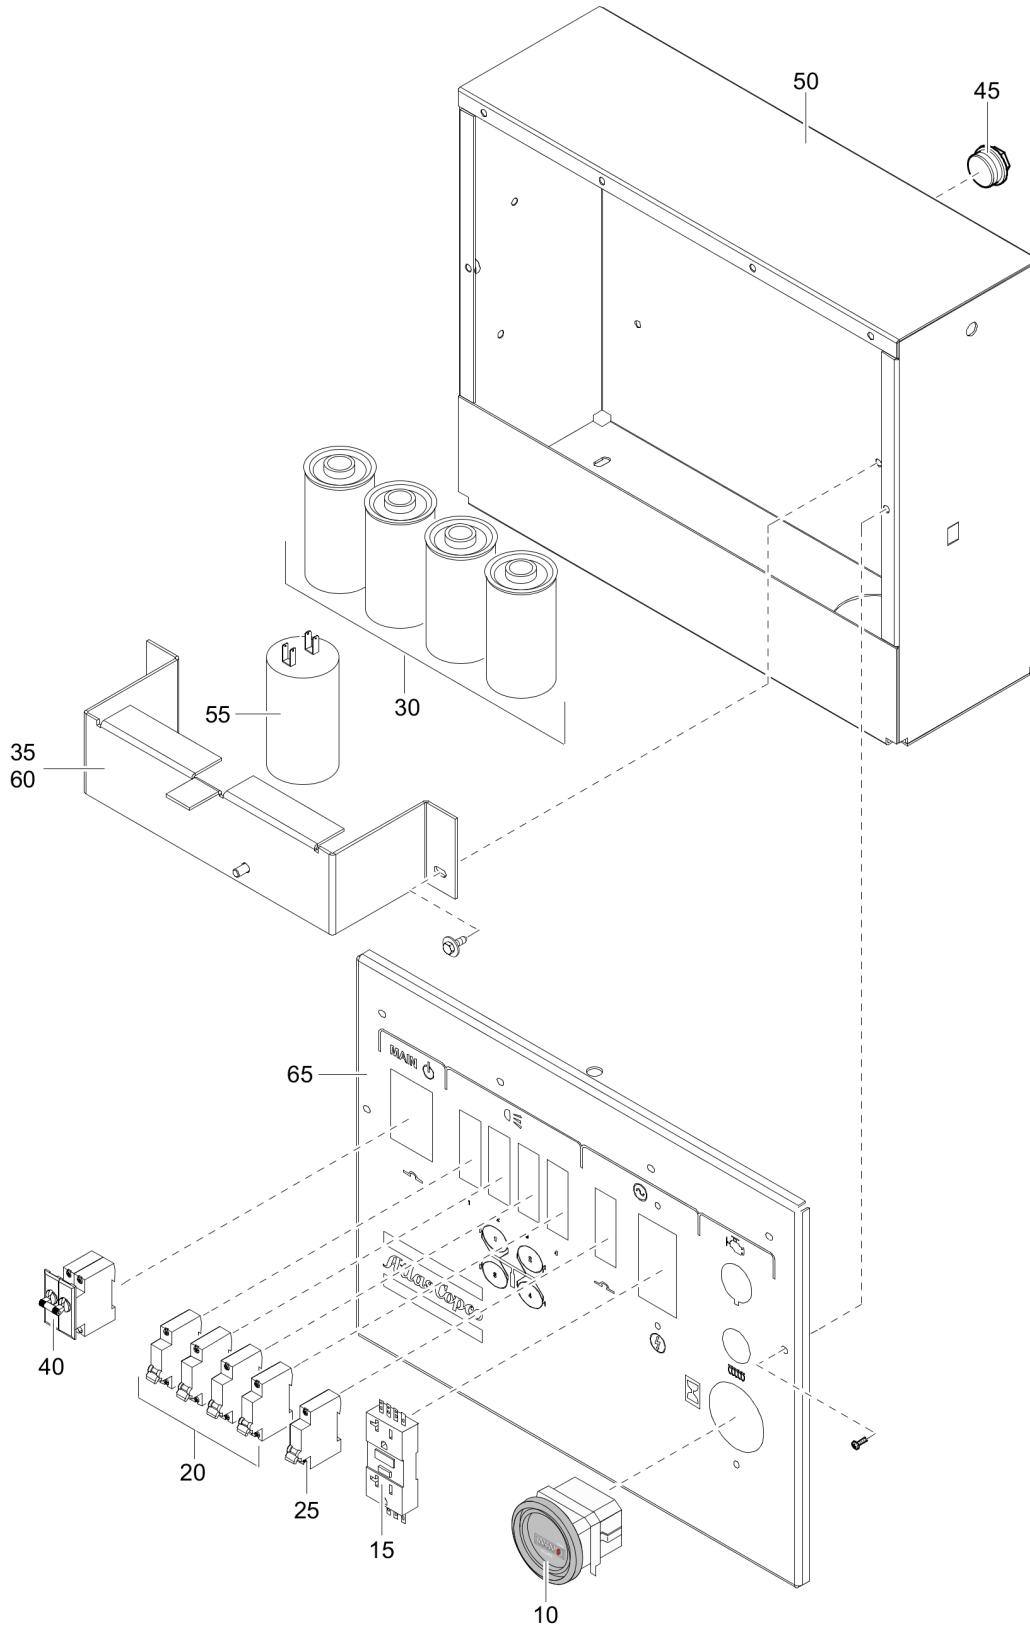

Electrical System Control box assembly

Refer to the Parts Online web page for most up-to-date information. The printed information might be outdated.

Позиция	№ детали	Название	К-во	L
10	1310072534	Hour meter	1	
15	1310072583	Duplex receptacle	1	
20	1310072603	Circuit breaker, 15a	4	
25	1310072604	Circuit breaker, 20a	1	
30	1310072608	Capacitor	4	
35	1310072738	Capacitor strap	1	
40	1310072627	Circuit breaker, 25a	1	
45	1310072648	Plastic plug	1	
50	1310072737	Control box	1	
55	1310072685	Capacitor	1	
60	1310072704	Weastp psa	3	
65	1310072813	Control panel	1