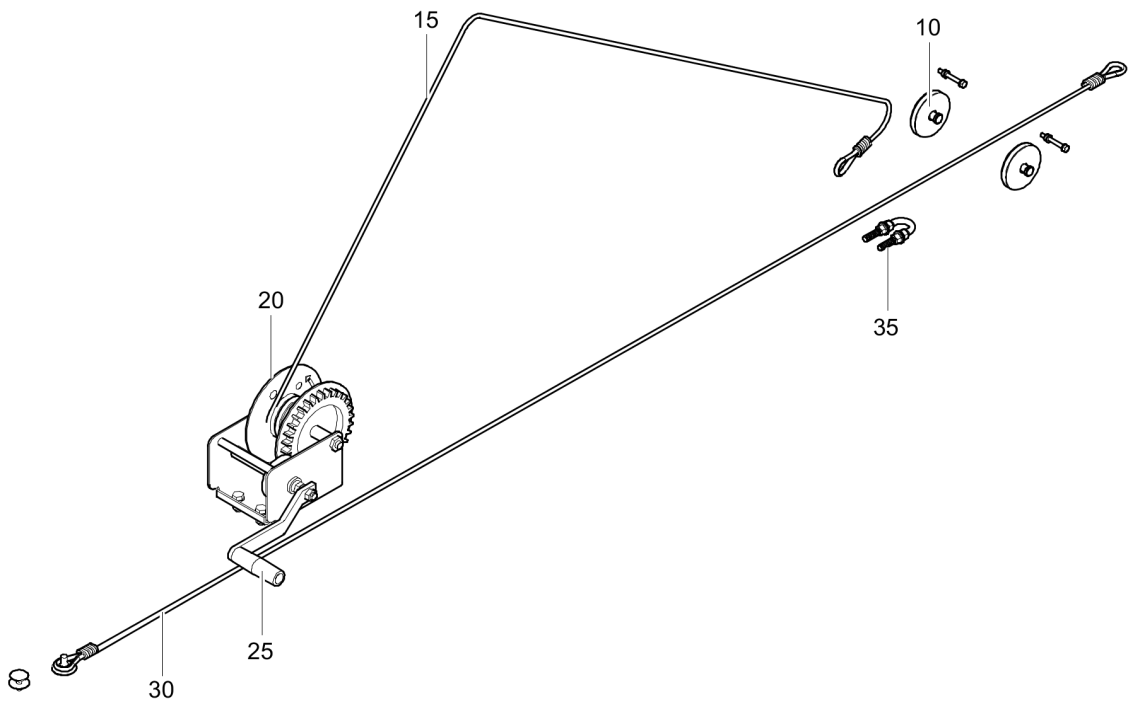

Mechanical Winch assembly

Refer to the Parts Online web page for most up-to-date information. The printed information might be outdated.

Позиция	№ детали	Название	К-во	L
-	1310072767	Winch assembly	-	
10	1310072507	Single groove pulley	2	
15	1310072510	Cable assembly	1	
20	1310072524	Crank winch	1	
25	1310072526	Handle	1	
30	1310072670	Cable assembly	6	
35	1310072849	Winch hardware assembly	7