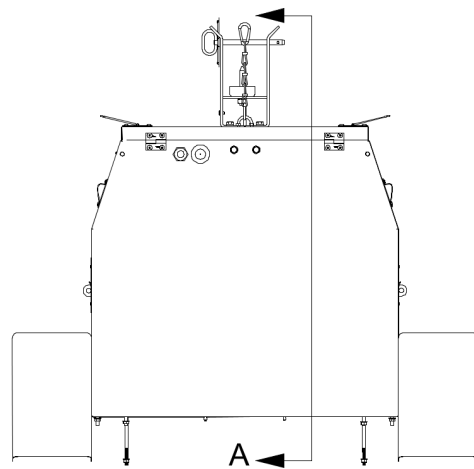

Mechanical Body assembly

Refer to the Parts Online web page for most up-to-date information. The printed information might be outdated.

Позиция	№ детали	Название	К-во	L
10	1310072539	Wheel fender	2	
15	1310072589	Tower cradle	1	
20	1310072676	Door panel	2	
25	1310072717	Front panel	1	
30	1310072728	Tower support	1	
35	1310072731	Top plate	1	
40	1310072743	A-frame support	1	
45	1310072744	Rib support	1	
50	1310072749	Rear panel	1	
55	1310072761	Top panel	1	
60	1310072763	Body crossbar	1	
65	1310072787	Side panel, left hand	1	
70	1310072790	Side panel, right hand	1	
75	1310072810	Overflow bottle	1	
80	1310072677	Latch bracket	1	
85	1310072564	Slam latch	1	
90	1310072607	Latch-rubber hood	2	
95	1310072742	Link assy,	1	
100	1310072580	Door holder	1	
105	1310072558	Lh hinge set	1	
110	1310072559	Rh hinge set	1