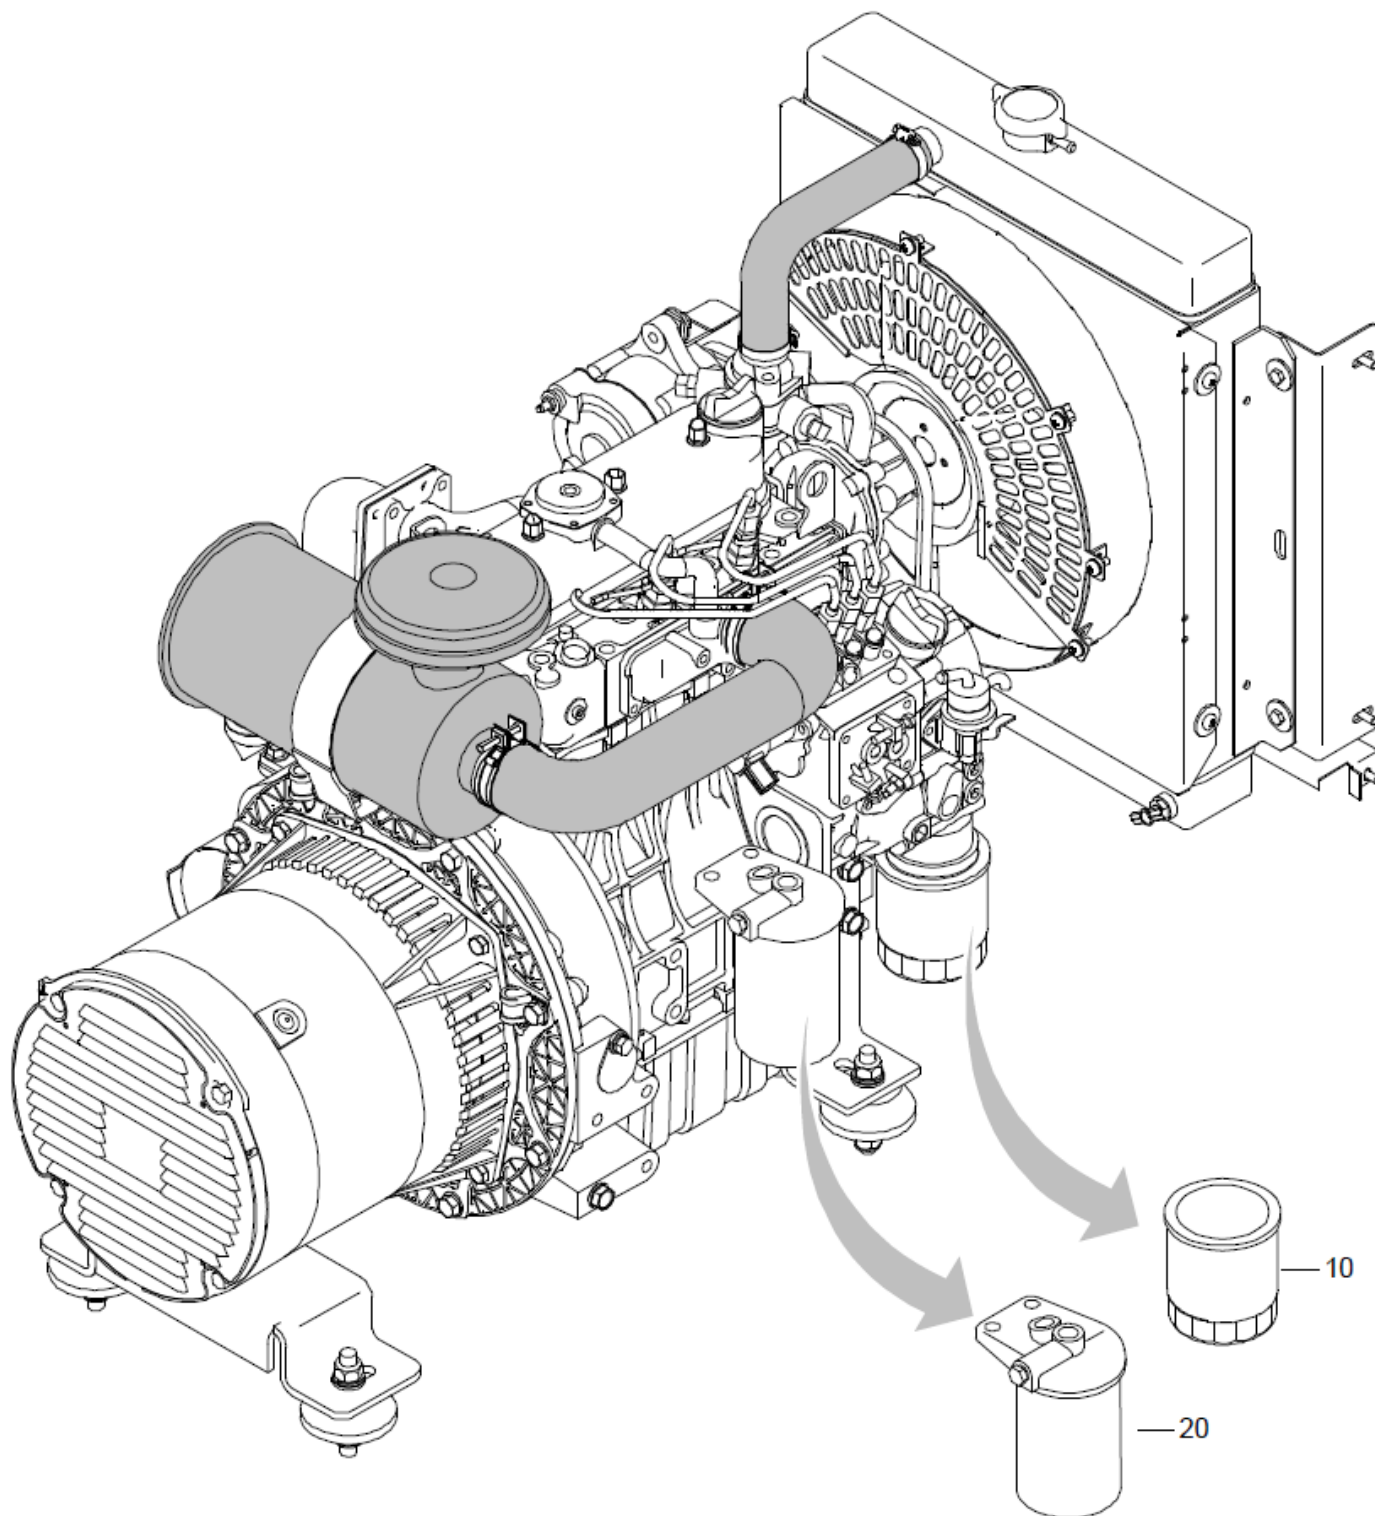

Service 1310312002_00 Service pak 200 hr

Refer to the Parts Online web page for most up-to-date information. The printed information might be outdated.

Позиция	№ детали	Название	К-во	L
-	1310312002	Service pak 200 hr	-	
10	-	Oil filter engine	1	
20	-	Fuel filter	1