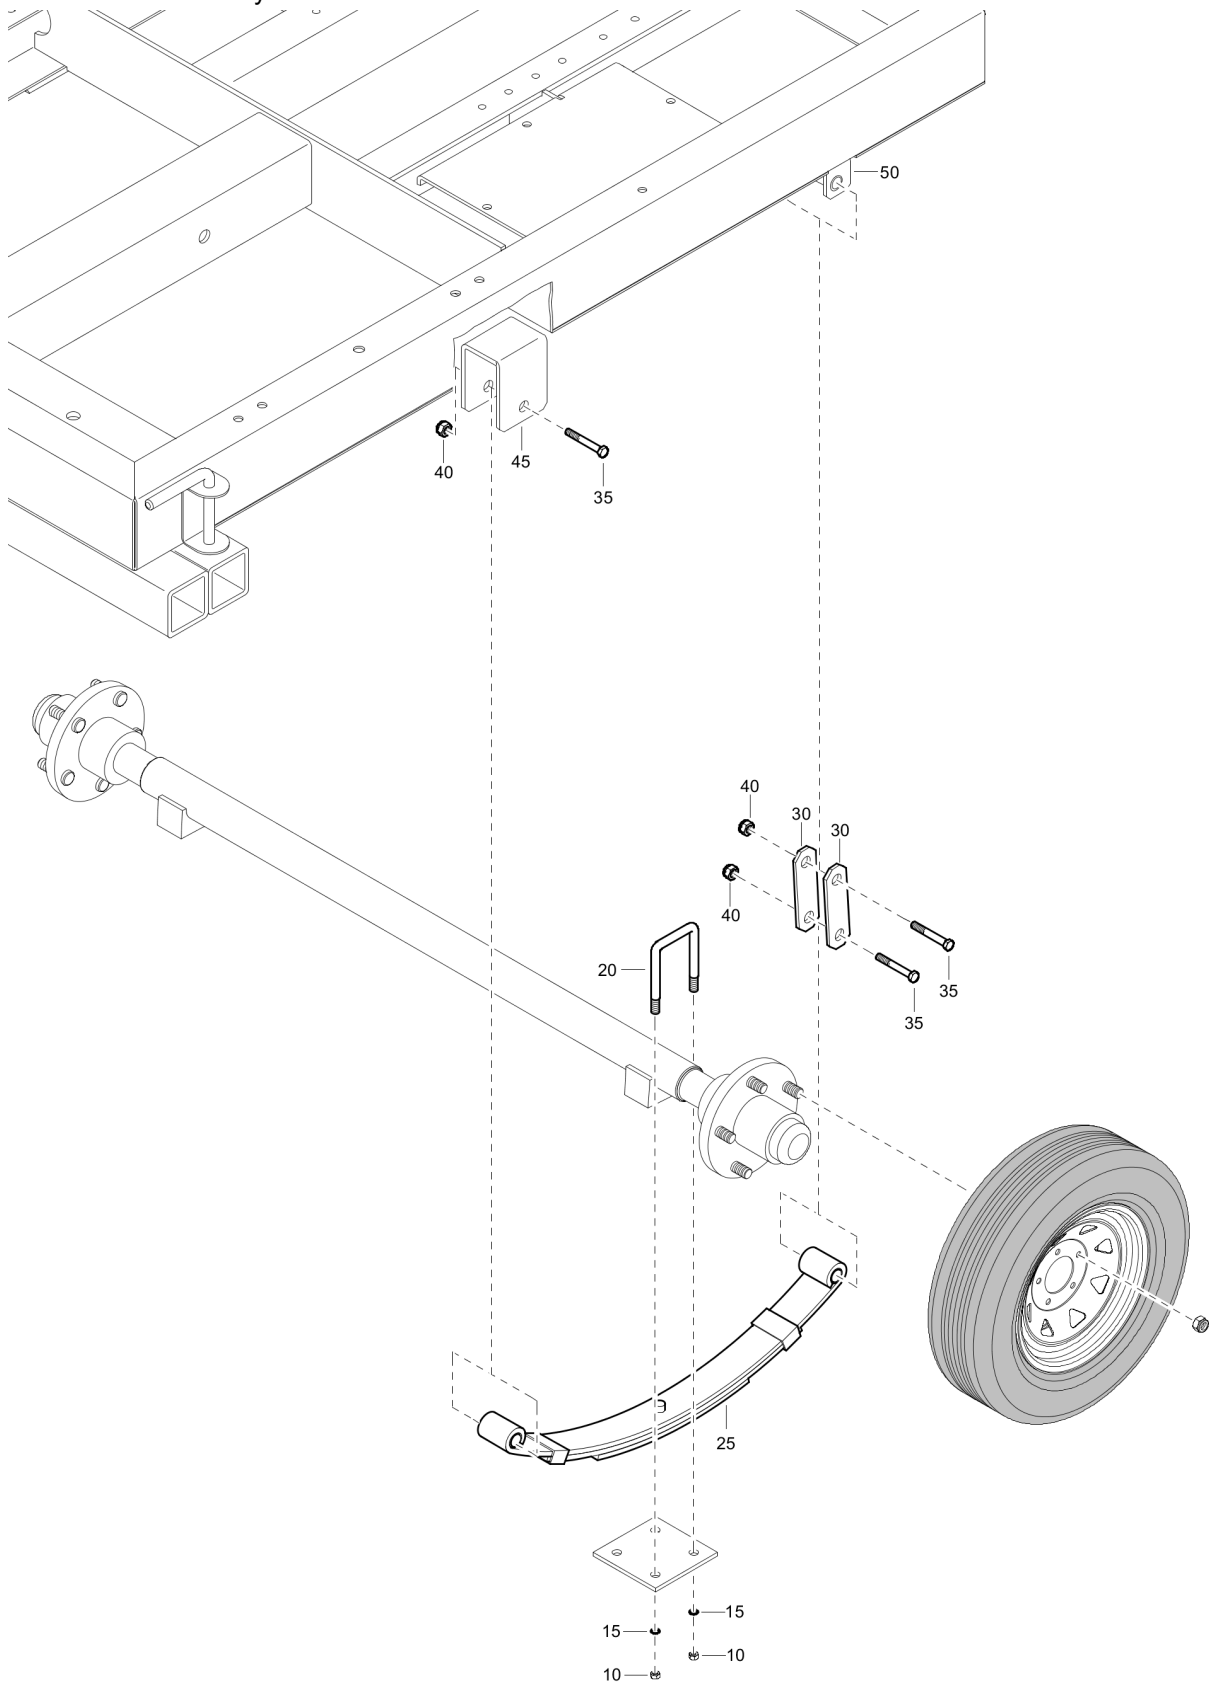

Mechanical Axle assembly

Refer to the Parts Online web page for most up-to-date information. The printed information might be outdated.

Позиция	№ детали	Название	К-во	L
-	1310072593	Axle assembly	-	
10	1310072709	Axle nut	8	
15	1310072710	Washer	8	
20	1310072711	U-bolt	4	
25	1310072712	Axle spring	2	
30	1310072713	Shackle strap	4	
35	1310072714	Hex bolt	6	
40	1310072715	Axle nut	6	
45	1310072546	Front axle hanger	2	
50	1310072547	Rear axle hanger	2