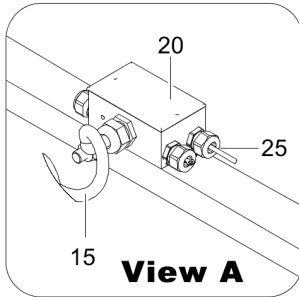

Mechanical Floodlight assembly

Позиция	№ детали	Название	К-во	L
10	1310072626	T-bar weldment	2	
15	1310072673	Coil cord	1	
20	1310072768	Gang box assembly	1	
25	1310072769	Hdw assembly	1	
30	-	Light hardware assembly	1	
35	-	T-bar hardware assembly	1	
40	1310072537	Floodlight assembly	4