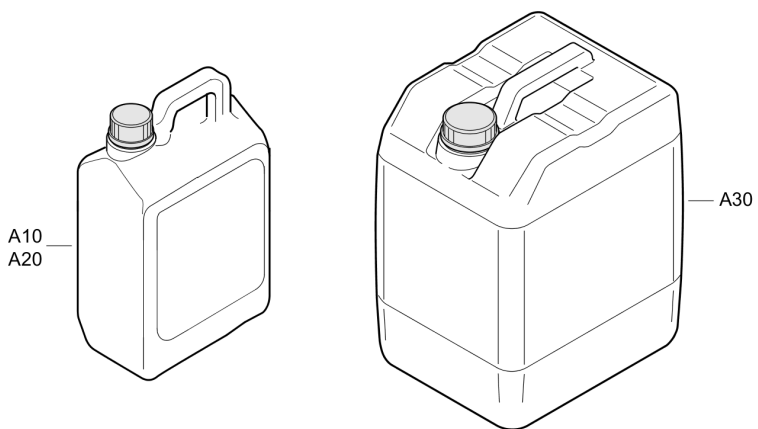

Service Coolant