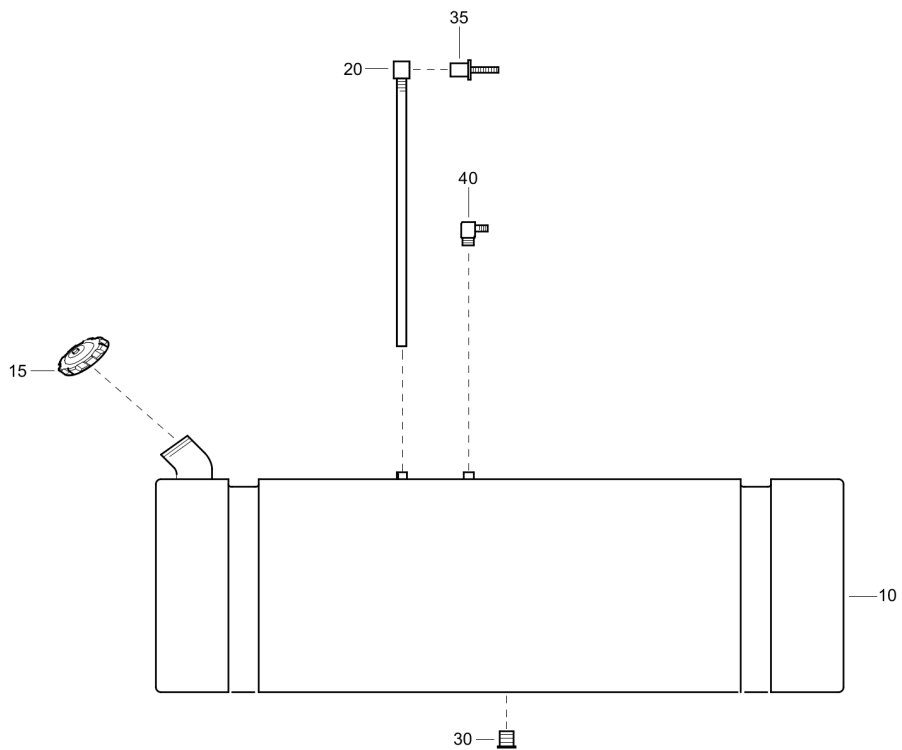

Mechanical 1310072624_01 Fuel tank assembly

Позиция	№ детали	Название	К-во	L
-	1310072624	Fuel tank assembly	-	
10	1310072625	Fuel tank, 30 Gallon	1	
15	1310072605	Fuel cap, 3.5	1	
20	1310072581	Stand pipe	1	
30	1310072552	Brass plug fitting	1	
35	1310072515	Barb fitting	1	
40	1310072514	Elbow fitting	1