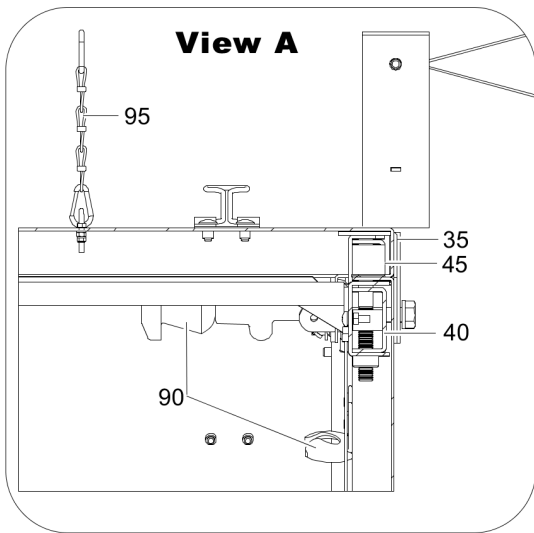

Mechanical Body assembly

Refer to the Parts Online web page for most up-to-date information. The printed information might be outdated.

Позиция	№ детали	Название	К-во	L
10	1310072539	Wheel fender	2	
15	1310072589	Tower cradle	1	
20	1310072676	Door panel	2	
25	1310072717	Front panel	1	
30	1310072728	Tower support	1	
35	1310072731	Top plate	1	
40	1310072743	A-frame support	1	
45	1310072744	Rib support	1	
50	1310072749	Rear panel	1	
55	1310072761	Top panel	1	
60	1310072763	Body crossbar	1	
65	1310072787	Side panel, left hand	1	
70	1310072790	Side panel, right hand	1	
75	1310072810	Overflow bottle	1	
80	1310072677	Latch bracket	1	
85	1310072564	Slam latch	1	
90	1310072607	Latch-rubber hood	2	
95	1310072742	Link assy,	1	
100	1310072580	Door holder	1	
105	1310072558	Lh hinge set	1	
110	1310072559	Rh hinge set	1