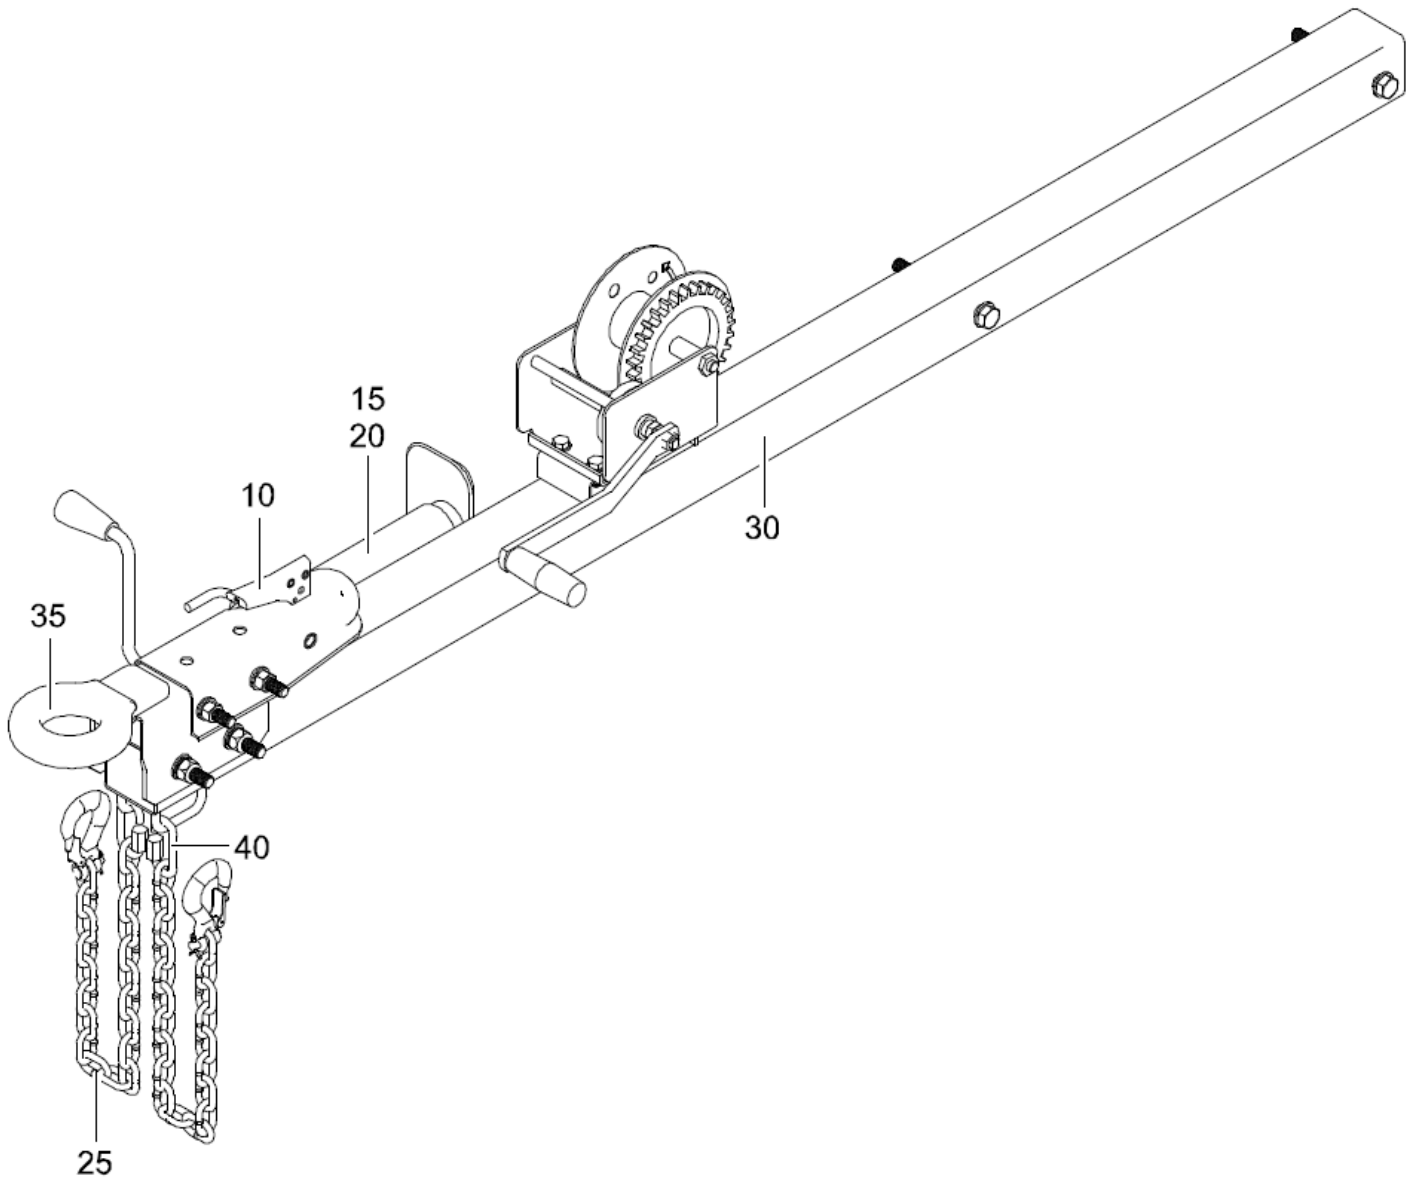

Mechanical Drawbar assembly

Refer to the Parts Online web page for most up-to-date information. The printed information might be outdated.

Позиция	№ детали	Название	К-во	L
10	1310072535	Ball hitch	1	
15	1310072541	Swivel jack, side wind	1	
20	1310072561	Snap ring	1	
25	1310072579	Chain assembly	2	
30	1310072598	Drawbar	1	
35	1310072631	Pintle hitch	1	
40	1310072781	Quick link	2