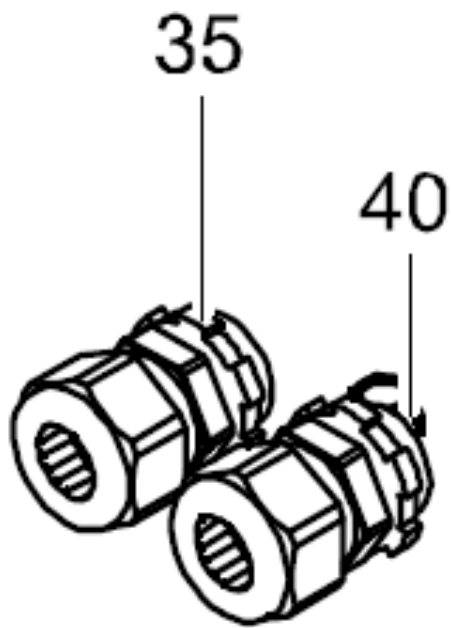

Mechanical 1310072769_01 HDW assembly

Позиция	№ детали	Название	К-во	L
-	1310072769	Hdw assembly	-	
35	1310072591	Conduit nut 3/4"	4	
40	1310072504	Cord grip 3/4" npt	1	
45	1310072505	Cord grip 1/2" npt	4	
50	1310072592	Conduit nut 1/2"	1