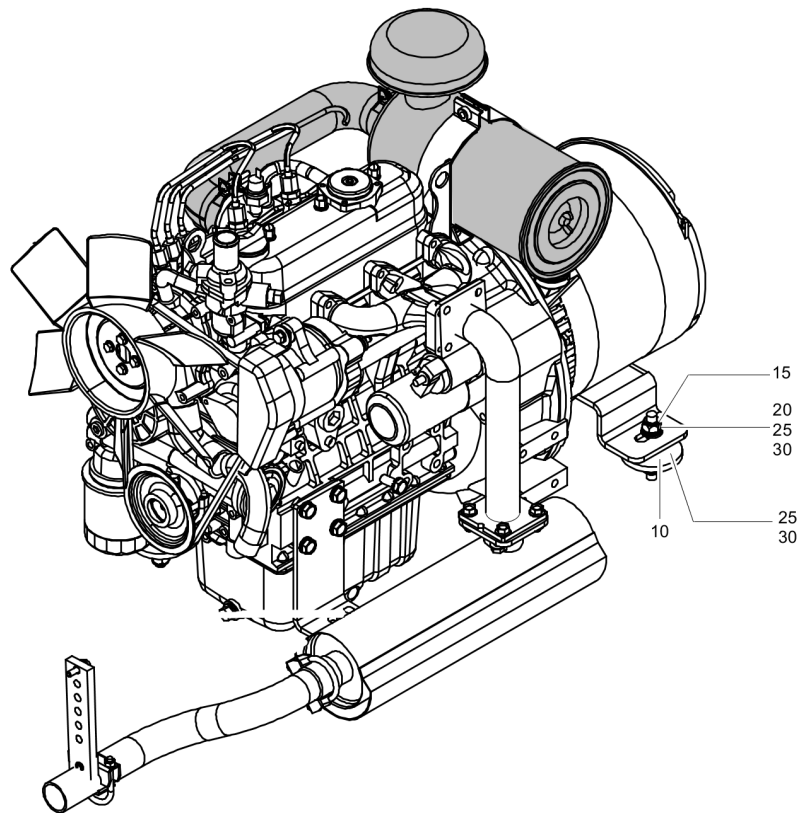

Mechanical 1310072807_01 HDW assembly

Позиция	№ детали	Название	К-во	L
-	1310072807	HDW assembly	-	
10	1310072628	Vibration mount (green)	2	
15	1310072640	Hex nut	4	
20	1310072652	Flat washer	1	
25	1310072653	Flat washer	4	
30	1310072664	Washer	4