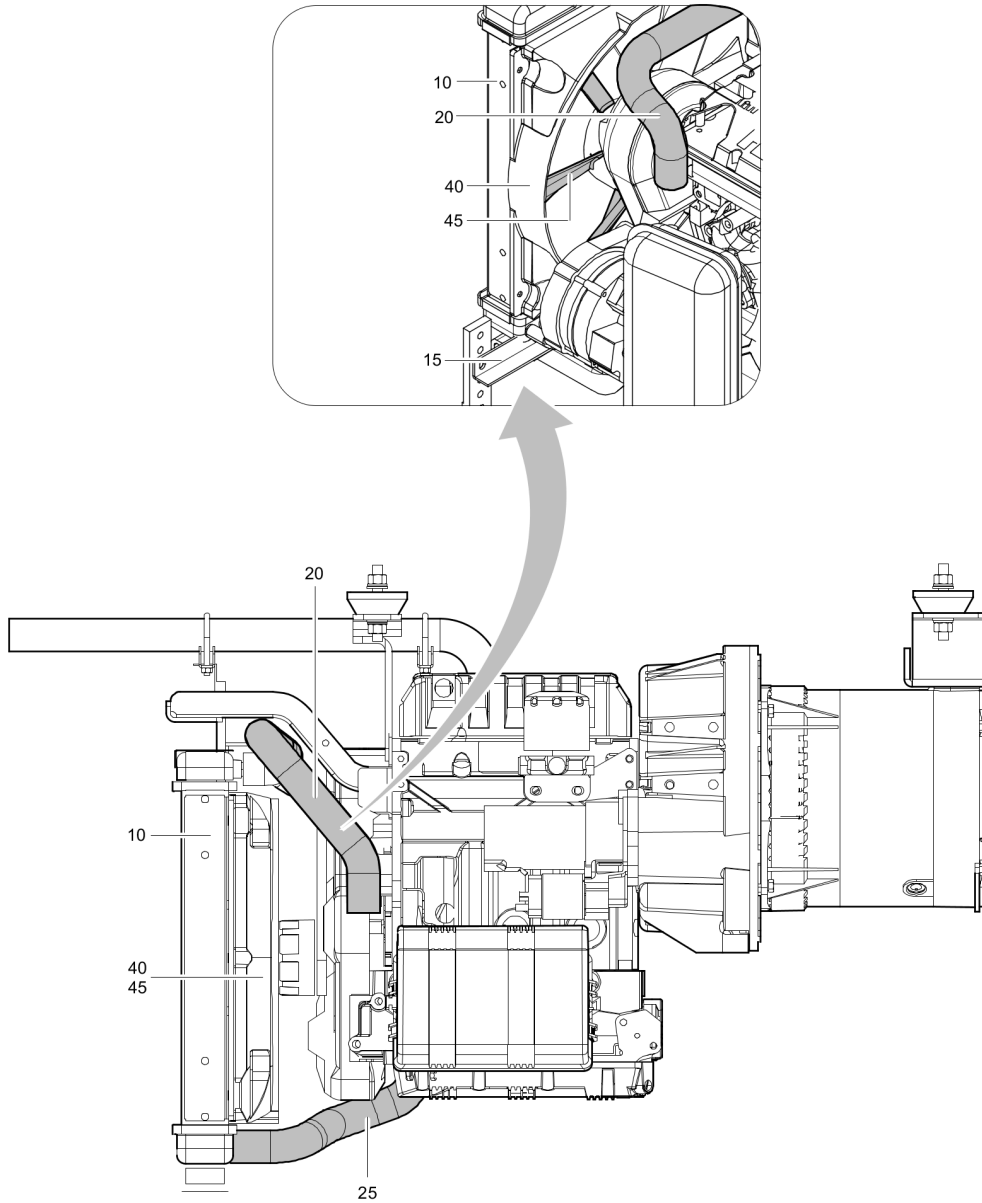

Mechanical Radiator assembly

Not Illustrated			
Ref	Part Number	Designation	Qty
35	1310 0727 07	Baffle Bot,Rad Assy	1