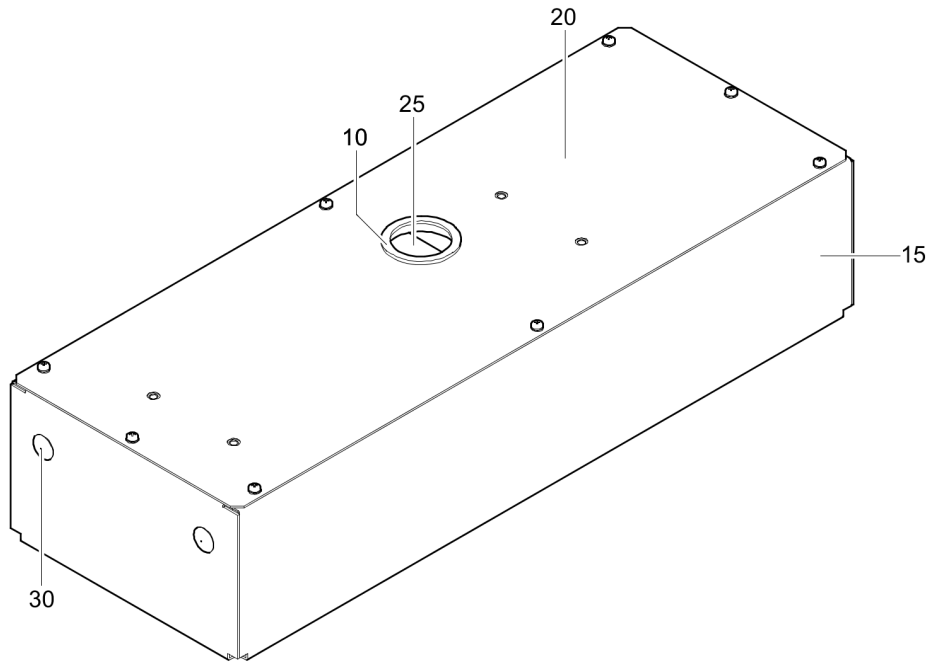

Refer to the Parts Online web page for most up-to-date information. The printed information might be outdated.

Mechanical Ballast box assembly

Позиция	№ детали	Название	К-во	L
10	1310072548	Snap bushing	1	
15	1310072740	Ballast box, 50-60 Hz	1	
20	1310000000	Hole plug	1	
25	1310072606	Ballast, 1 KW, 60 Hz, 120 V	4	
30	1310000000	Hole plug	4	