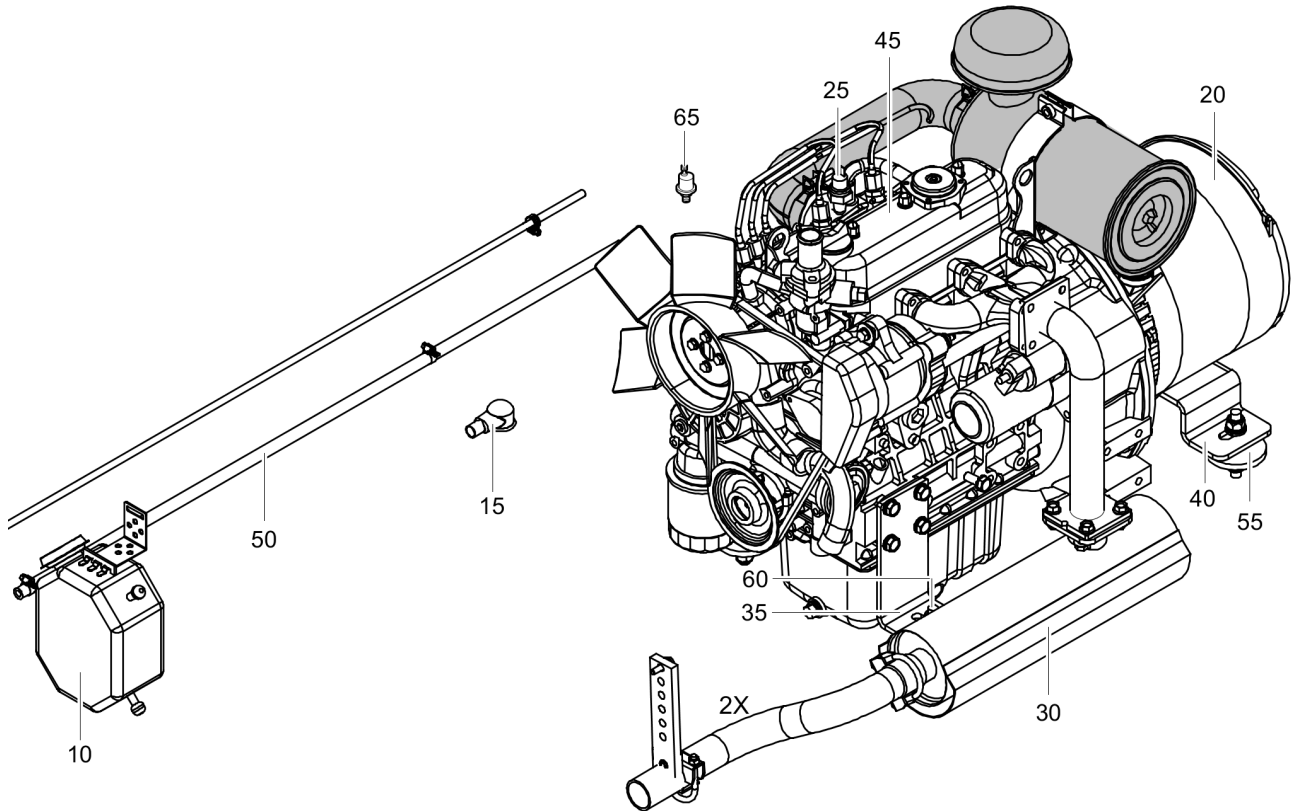

Engine Engine assembly

Refer to the Parts Online web page for most up-to-date information. The printed information might be outdated.

Позиция	№ детали	Название	К-во	L
10	1310072582	Overflow bottle	1	
15	1310072665	Terminal insulator	1	
20	1310072684	Generator	1	
25	1310072755	Temperature switch	1	
30	1310072766	Exhaust pipe assembly	1	
35	1310072800	Engine mount	1	
40	1310072804	Genset riser	1	
45	1310072805	Engine assembly	1	
50	1310072806	Fuel line assembly	1	
55	1310072807	HDW assembly	1	
60	1310072808	Engine mnt assembly	2	
65	1310072594	Switch oil pressure	1