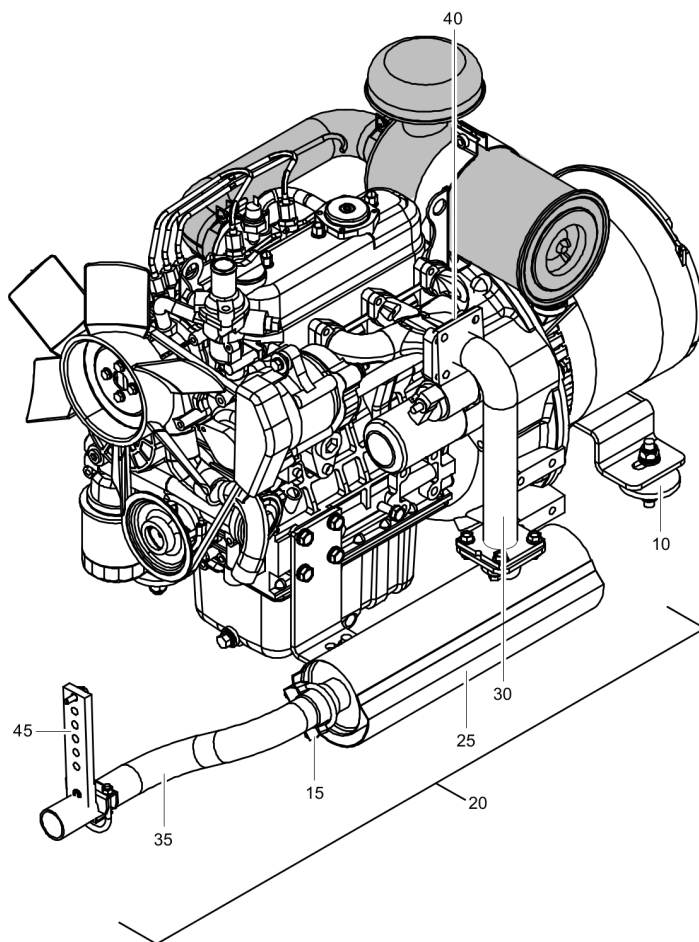

Engine Exhaust pipe assembly

Позиция	№ детали	Название	К-во	L
-	1310072766	Exhaust pipe assembly	-	
10	1310072513	Washer	1	
15	1310072551	U-bolt clamp	2	
20	1310072734	Exhaust assembly	1	
25	1310072668	Muffler	1	
30	1310072705	Middle exhaust pipe assembly	1	
35	1310072730	Tailpipe	1	
40	1310072758	Gasket	1	
45	1310072817	Hanger	1