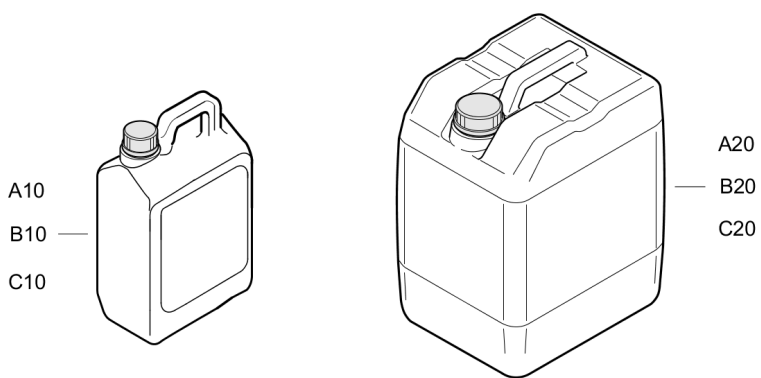

Service Engine Oil

Позиция	№ детали	Название	К-во	L
Not Shown	-	Genoil Performance	AR	
A10	1626226200	Can Genoil 15W40 5 Liter/1.32 Gallon	1	
A20	1626226300	Can Genoil 15W40 20 Liter/5.3 Gallon	1	
Not Shown	-	Genoil Engine Plus	AR	
B10	1626225801	Can Genoil 5W40 5 Liter/1.32 Gallon	1	
B20	1626225901	Can Genoil 5W40 20 Liter/5.3 Gallon	1	
Not Shown	-	Genoil Engine Green	AR	
C10	1638074000	Can Genoil Engine Green 5 Liter/1.32 Gallon	1	
C20	1638075000	Can Genoil Engine Green 20 Liter/5.3 Gallon	1	